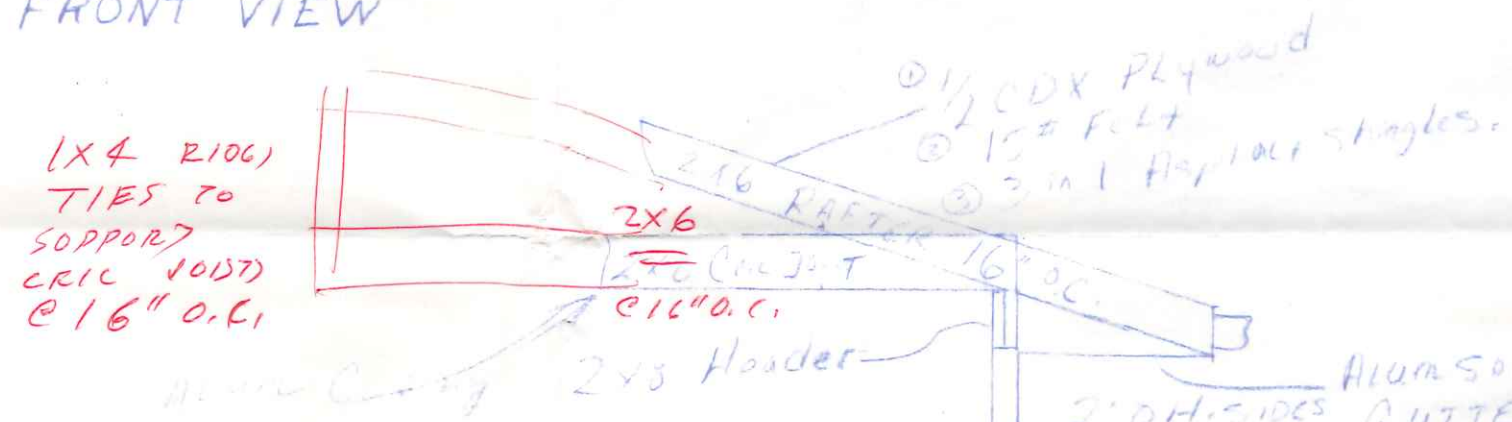

FRONT VIEW

REAR VIEW

SCALE = 1/2"

SIDE VIEW SCALE: 1/8"

SCREENED PATIO FOR
MR & MRS KEN RETTIG
215 FIFTH ST NAROLE, OHIO
CONTRACTOR - MIKE AUSTERMILLER