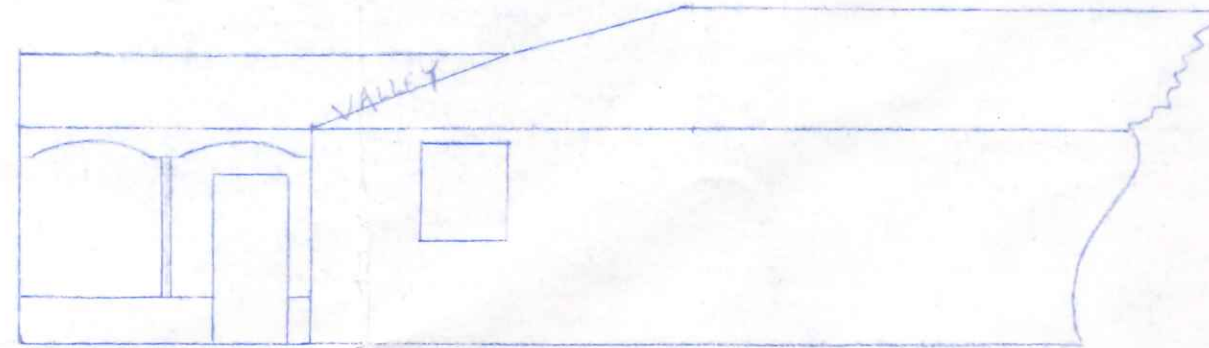

FRONT VIEW

REAR VIEW

SCALE = 1/2"

SIDE VIEW SCALE: 1/8"

SCREENED PATIO FOR
MR & MRS KEN RETTIG
215 FIFTH ST NAROLE, OHIO
CONTRACTOR - MIKE AUSTERMILLER