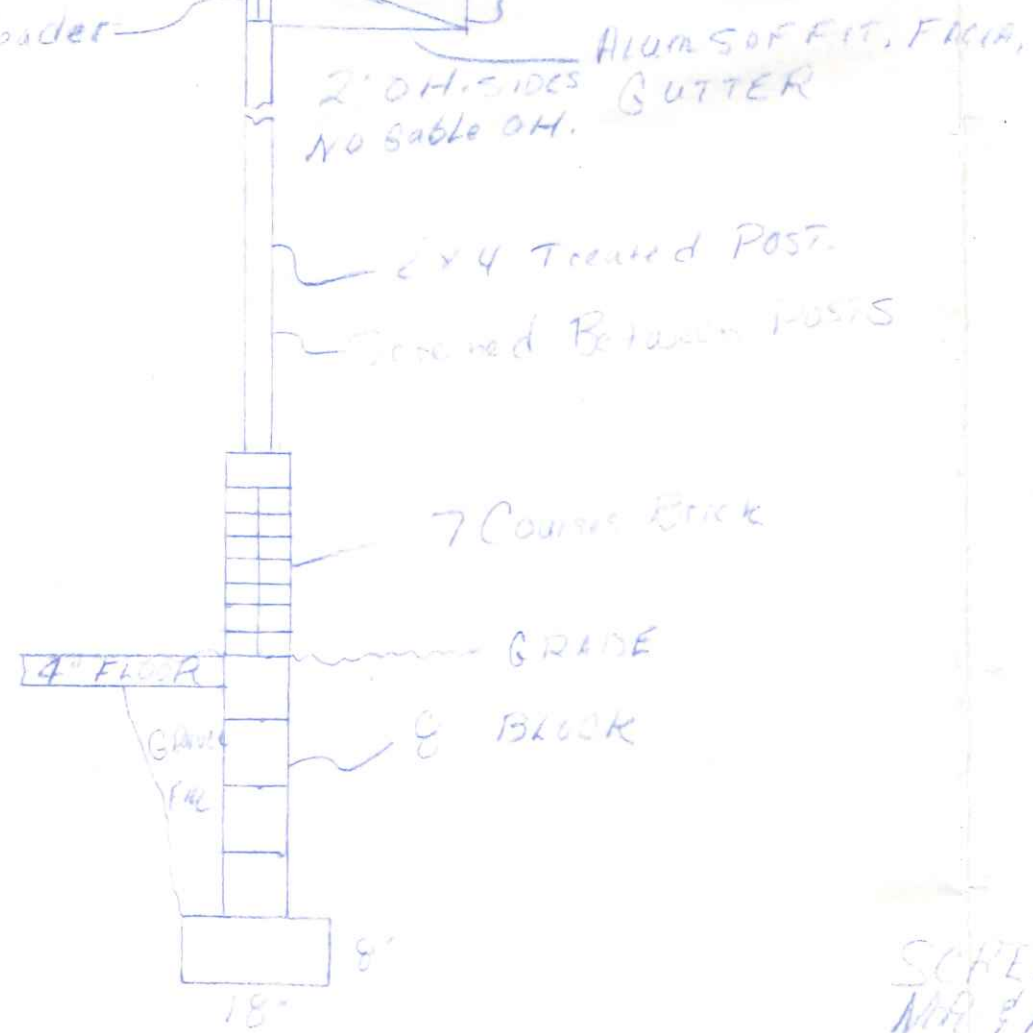

FRONT VIEW

REAR VIEW

SCALE = 1/2"

SIDE VIEW SCALE: 1/8"

SCREENED PATIO FOR
MR & MRS KEN RETTIG
215 FIFTH ST NAROLE, OHIO
CONTRACTOR - MIKE AUSTERMILLER