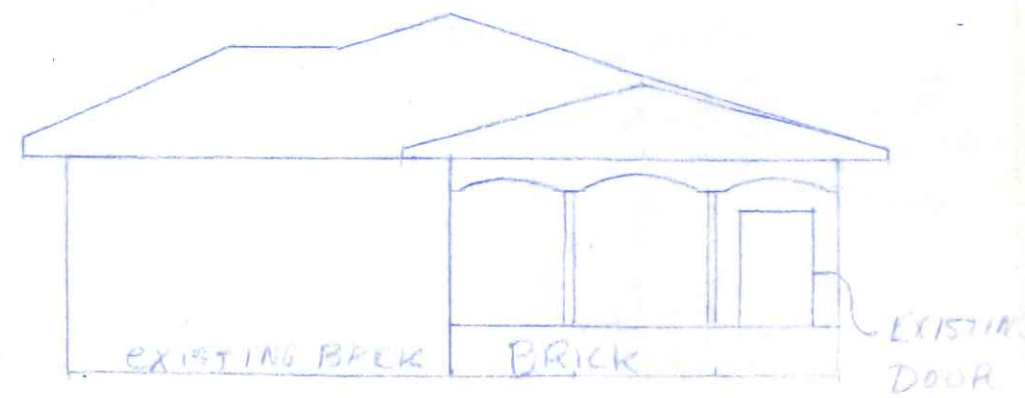

FRONT VIEW

REAR VIEW

SCALE = 1/2"

SIDE VIEW SCALE: 1/8"

SCREENED PATIO FOR
MR & MRS KEN RETTIG
215 FIFTH ST NAROLE, OHIO
CONTRACTOR - MIKE AUSTERMILLER